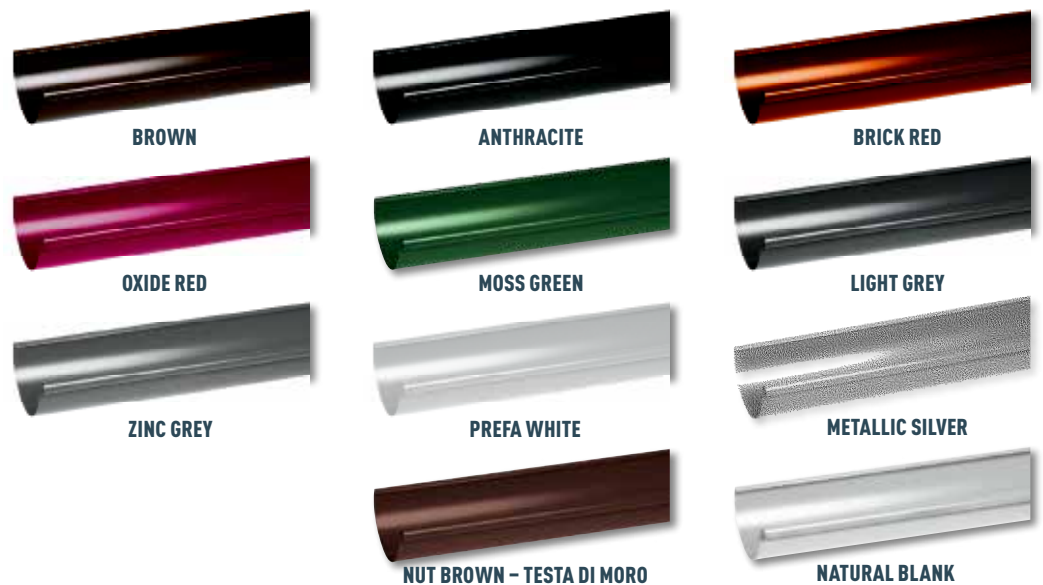

## ALUMINIUM SHOWS ITS TRUE COLOURS

The roof gutters can characterise the appearance of a building in two ways. Either they let your façade come perfectly into its own by blending into the overall colour appearance and remaining almost invisible. Or they accentuate it deliberately and with great colour intensity to emphasise the architecture of the building. Whichever version you prefer, with the PREFA roof gutter system made of aluminium, you'll have a world of colours to choose from.

### **MANY STANDARD COLOURS – AND THE WHOLE RANGE OF COLOURS IF DESIRED**

Using the classic standard colours of the PREFA roof gutter system, you can find harmonious solutions for all common roof and façade colours. If however, the "harmony" is not perfect enough for you, at PREFA you can order your roof gutter system in any of your favourite colours. All parts are made from colour-coated aluminium and result in a unique overall system. Available in four different dimensions, also as box or edge gutters.